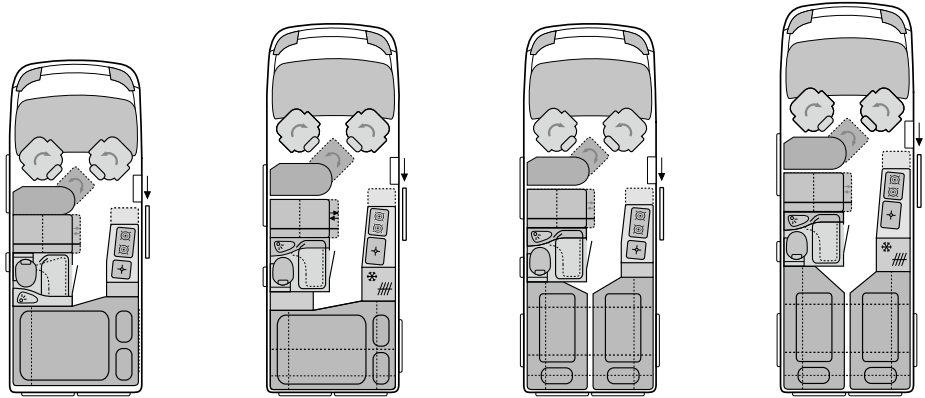

VAN **T**OURER

YOU SAVE **2,813.00**

COMPARABLY BETTER 2019

VANTOURER ACTIV – 1/2019

Valid from 01.07.2018

VANTOURER ACTIV

TECHNICAL DATA	VANTourer 540 D	VANTourer 600 D	VANTourer 600 L	VANTourer 630 L
Length in cm	541	599	599	636
Width in cm (exterior/interior)	205/187	205/187	205/187	205/187
Height in cm (exterior/interior)	258/190	258/190	258/190	258/190
Wheelbase (mm)	3,450	4,035	4,035	4,035
Turning circle (m)	12.4	14.2	14.2	14.2
Seats with 3-point seatbelts	4	4	4	4
Number of people while driving	4	4	4	4
Berths	2	2	2	2
incl. extra bed under fold-down bed or. fold-down bed	4	4	–	–
incl. occasional bed seating area/driver's seat	–	5	–	3
incl. bed in the pop-top roof	6	7	4	5