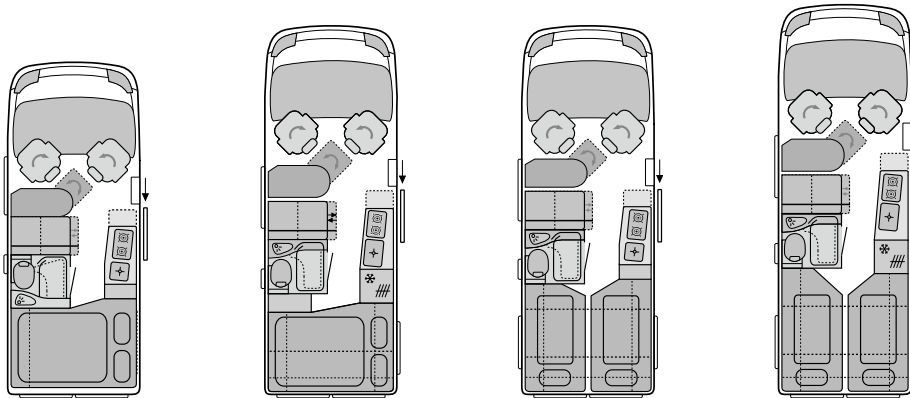

# VANTOURER ACTIV

| TECHNICAL DATA                             | VANTourer 540 D | VANTourer 600 D | VANTourer 600 L | VANTourer 630 L |
|--|-----------------|-----------------|-----------------|-----------------|
| Length in cm                               | 541             | 599             | 599             | 636             |
| Width in cm (exterior/interior)            | 205/187         | 205/187         | 205/187         | 205/187         |
| Height in cm (exterior/interior)           | 258/190         | 258/190         | 258/190         | 258/190         |
| Wheelbase (mm)                             | 3,450           | 4,035           | 4,035           | 4,035           |
| Turning circle (m)                         | 12.4            | 14.2            | 14.2            | 14.2            |
| Seats with 3-point seatbelts               | 4               | 4               | 4               | 4               |
| Number of people while driving             | 4               | 4               | 4               | 4               |
| Berths                                     | 2               | 2               | 2               | 2               |
| Additional berths:                         |                 |                 |                 |                 |
| extra bed under fold-down bed              | 2               | 2               | –               | –               |
| occasional bed seating area/driver's seat  | –               | 1               | –               | 1               |
| bed in the pop-top roof                    | 2               | 2               | 2               | 2               |
| Peugeot 2.0l BlueHdi 120                   | 88 kW/120 PS    | 88 kW/120 PS    | 88 kW/120 PS    | 88 kW/120 PS    |
| Maximum authorised laden mass (kg)*        | 3,300           | 3,500           | 3,500           | 3,500           |
| Mass in running order (kg)*                | 2,650           | 2,814           | 2,824           | 2,904           |
| Maximum extra loading capacity (kg)*       | 650             | 686             | 676             | 596             |
| Towed load unbraked/braked (kg)**          | 750/2,500       | 750/2,500       | 750/2,500       | 750/3,000       |
| EURO 6 incl. particulate filter and AdBlue | X               | X               | X               | X               |