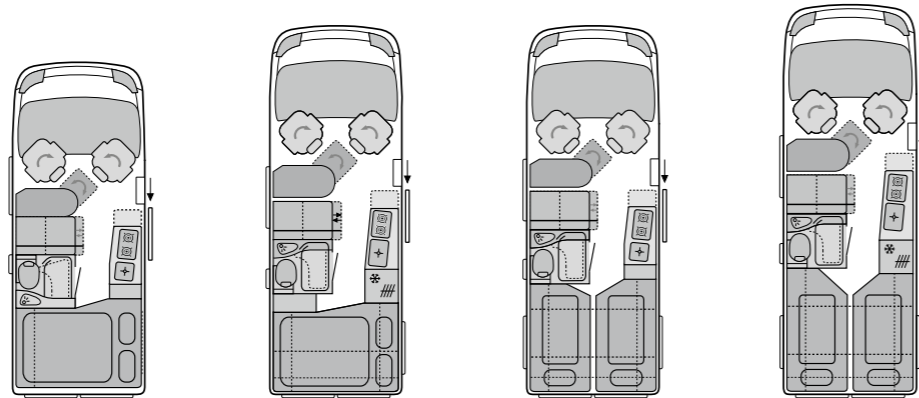

# VANTOURER ACTIV

TECHNICAL DATA	VANTourer 540 D	VANTourer 600 D	VANTourer 600 L	VANTourer 630 L
Length in cm	541	599	599	636
Width in cm (exterior/interior)	205/187	205/187	205/187	205/187
Height in cm (exterior/interior)	258/190	258/190	258/190	258/190
Wheelbase (mm)	3,450	4,035	4,035	4,035
Turning circle (m)	12.4	14.2	14.2	14.2
Seats with 3-point seatbelts	4	4	4	4
Number of people while driving	4	4	4	4
Berths	2	2	2	2
incl. extra bed under fold-down bed or. fold-down bed	4	4	-	-
incl. occasional bed seating area/driver's seat	-	5	-	3
incl. bed in the pop-top roof	6	7	4	5